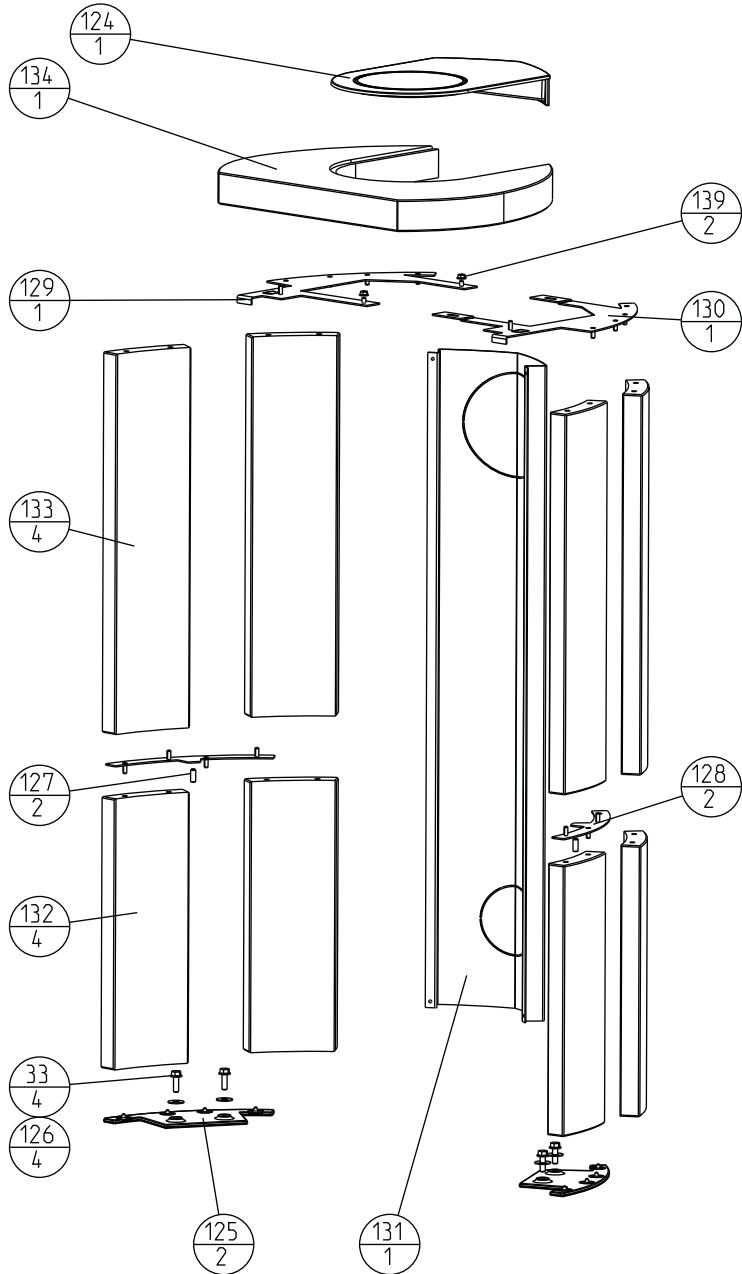

Date:
11.06.2015

F 164 / F 165

Partlist, Jøtul F 160		
Jøtul AS Fredrikstad, Norway	Draw. no: 900129-P14	Date: 11.06.2015